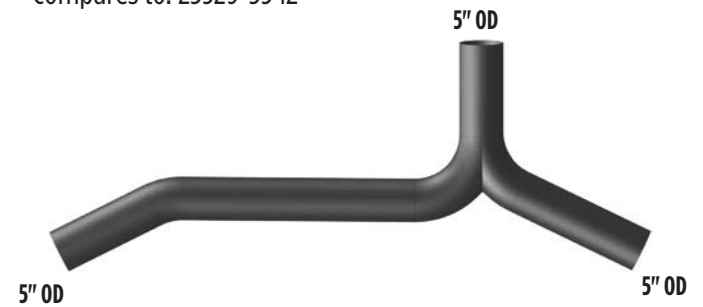

PART NO. WS-3542

- Compares to: 23529-3542