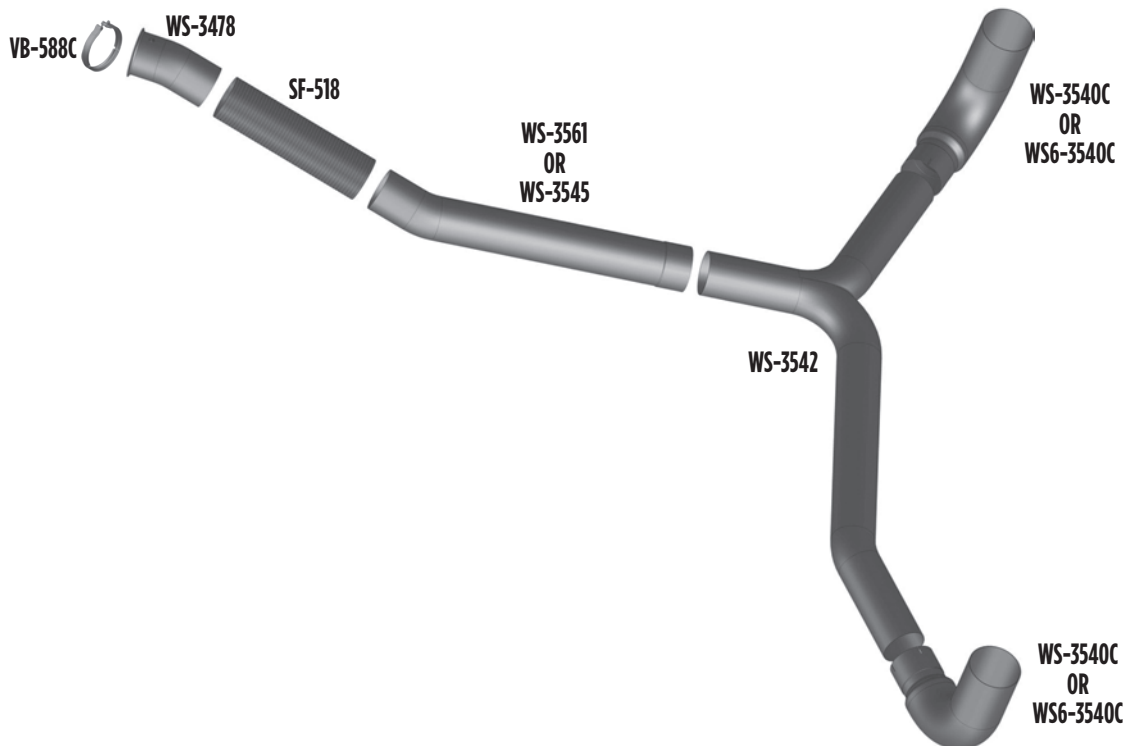

Western Star Constellation Model