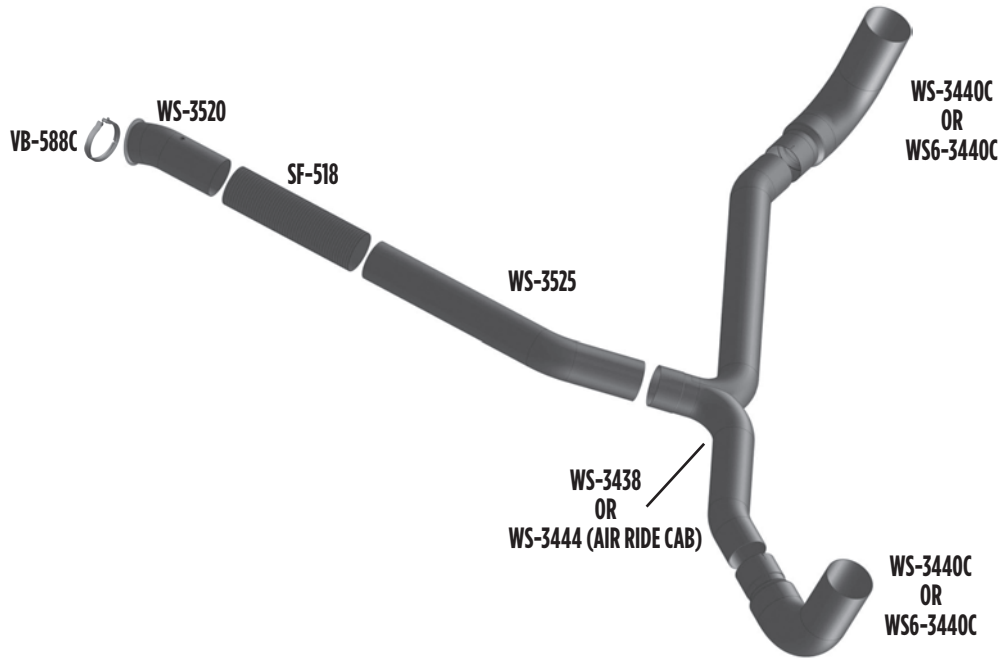

Western Star Heritage Model