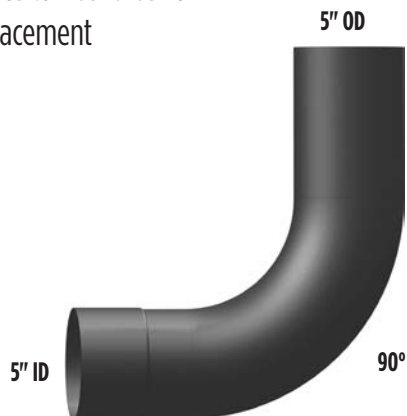

## PART NO. WS6-3440C

- 6" reduced to 5"
- For Dual Exhaust
- 85°

**CHROME**

**PART NO. WS-3478**

- Compares to: 23529-3478

**PART NO. WS-3561**

- Compares to: 23529-3561

**PART NO. WS-3545**

- Compares to: 23529-3545

**PART NO. WS-3542**

- Compares to: 23529-3542

**PART NO. WS-3540C**

- Compares to: 23529-3540
- OE Replacement
- 90°

**CHROME**

**PART NO. WS6-3540C**

- 6" reduced to 5"