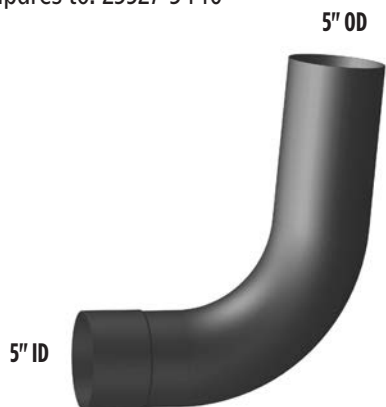

## PART NO. WS-3438

- Compares to: 23527-3438
- Y Pipe

## PART NO. WS-3444

- Compares to: 23529-3444
- Y Pipe
- Air Ride Cab

## PART NO. WS-3440C

- Compares to: 23527-3440
- 85°

**CHROME**

## PART NO. WS6-3440C

- 6" reduced to 5"
- For Dual Exhaust
- 85°

**CHROME**

**PART NO. WS-3478**

- Compares to: 23529-3478

**PART NO. WS-3561**

- Compares to: 23529-3561

**PART NO. WS-3545**