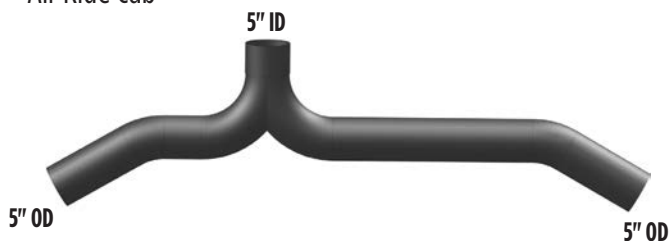

PART NO. WS-3444

- Compares to: 23529-3444
- Y Pipe
- Air Ride Cab