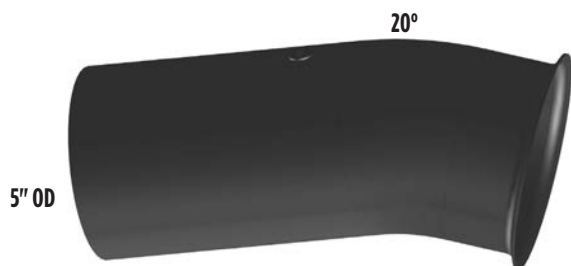

WESTERN STAR HEAVY DUTY TRUCKS

PART NO. WS-3520

- Compares to: 23517-3520