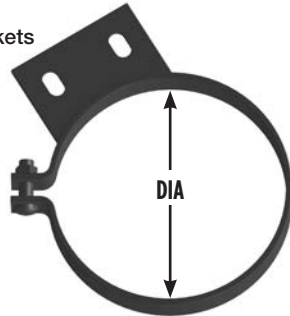

WESTERN STAR HEAVY DUTY TRUCKS

STACK MOUNTING BRACKETS

- Polished Stainless Steel

Bolts directly onto factory cab brackets

DIA.	POLISHED STAINLESS PART NO.
6"	MB-6WSS
7"	MB-7WSS