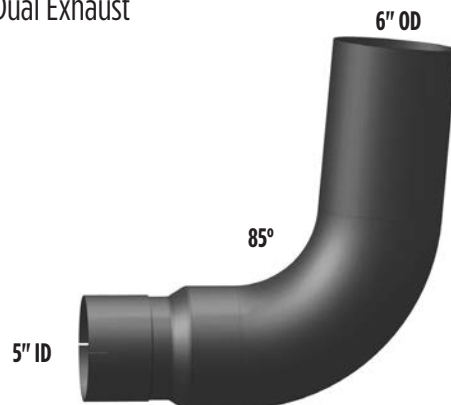

## PART NO. WS-3444

- Compares to: 23529-3444
- Y Pipe
- Air Ride Cab

## PART NO. WS-3440C

- Compares to: 23527-3440
- 85°

**CHROME**

## PART NO. WS6-3440C

- 6" reduced to 5"
- For Dual Exhaust
- 85°

**CHROME**

**PART NO. WS-3478**

- Compares to: 23529-3478

**PART NO. WS-3561**

- Compares to: 23529-3561

**PART NO. WS-3545**