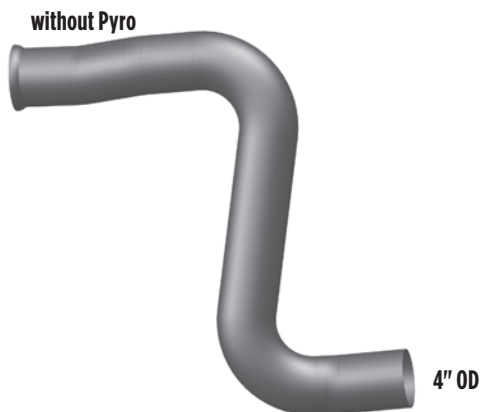

STERLING HEAVY DUTY TRUCKS

PART NO. ST-23626-000

- Compares to: A04-23626-000

PART NO. ST-23627-000

- Compares to: 04-23627-000

PART NO. ST-22295-000

- Compares to: 04-22295-000
- Use with M-130-4 (10") or M-131 (9")

PART NO. ST-22295-001

- Compares to: 04-22295-001
- Use with M-130-4 (10") or M-131 (9")

PART NO. ST-20001-000

- Compares to: 04-20001-000

PART NO. ST-22338-000

- Compares to: 04-22338-000