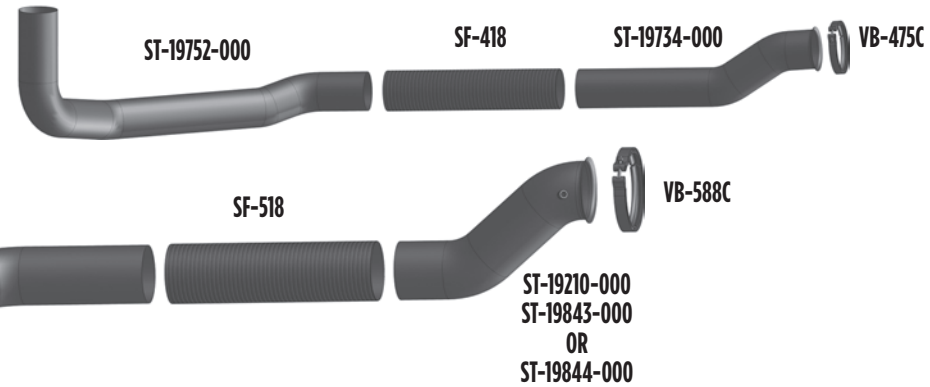

Sterling

5" VERSION

4" VERSION

Sterling Car Hauler

PART NO. ST-19734-000

- Compares to: 04-19734-000

PART NO. ST-19752-000

- Compares to: 04-19752-000

PART NO. ST-19210-000

- Compares to: 04-19210-000

PART NO. ST-19844-000

- Compares to: 04-19844-000

PART NO. ST-19843-000

- Compares to: 04-19843-000

PART NO. FT-212BA

- Compares to: F6HZ-5A212BA or 04-19750-000

STERLING HEAVY DUTY TRUCKS

PART NO. ST-23626-000

- Compares to: A04-23626-000

PART NO. ST-23627-000

- Compares to: 04-23627-000

PART NO. ST-22295-000

- Compares to: 04-22295-000
- Use with M-130-4 (10") or M-131 (9")

PART NO. ST-22295-001

- Compares to: 04-22295-001
- Use with M-130-4 (10") or M-131 (9")

PART NO. ST-20001-000

- Compares to: 04-20001-000

PART NO. ST-22338-000

- Compares to: 04-22338-000