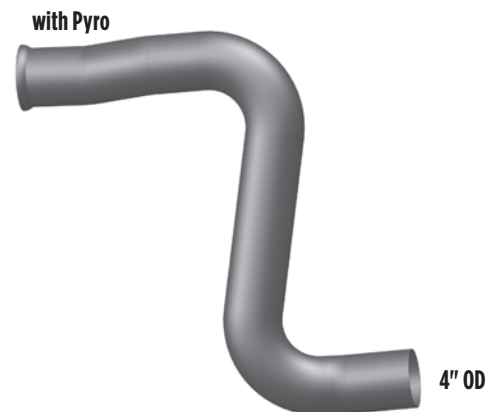

STERLING HEAVY DUTY TRUCKS

PART NO. ST-23626-000

- Compares to: A04-23626-000

PART NO. ST-23627-000

- Compares to: 04-23627-000

PART NO. ST-22295-000

- Compares to: 04-22295-000
- Use with M-130-4 (10") or M-131 (9")

PART NO. ST-22295-001

- Compares to: 04-22295-001
- Use with M-130-4 (10") or M-131 (9")

PART NO. ST-20001-000

- Compares to: 04-20001-000

PART NO. ST-22338-000

- Compares to: 04-22338-000