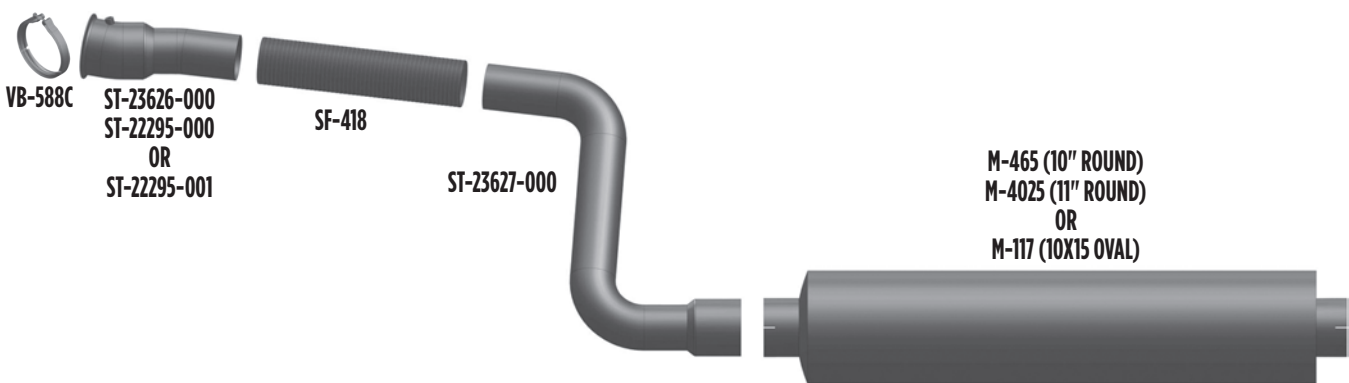

Sterling

5" VERSION

4" VERSION

Sterling Car Hauler

PART NO. ST-19734-000

- Compares to: 04-19734-000

PART NO. ST-19752-000

- Compares to: 04-19752-000

PART NO. ST-19210-000

- Compares to: 04-19210-000

PART NO. ST-19844-000

- Compares to: 04-19844-000

PART NO. ST-19843-000

- Compares to: 04-19843-000

PART NO. FT-212BA

- Compares to: F6HZ-5A212BA or 04-19750-000

STERLING HEAVY DUTY TRUCKS

PART NO. ST-23626-000

- Compares to: A04-23626-000

PART NO. ST-23627-000

- Compares to: 04-23627-000

PART NO. ST-22295-000

- Compares to: 04-22295-000
- Use with M-130-4 (10") or M-131 (9")

PART NO. ST-22295-001

- Compares to: 04-22295-001
- Use with M-130-4 (10") or M-131 (9")

PART NO. ST-20001-000

- Compares to: 04-20001-000

PART NO. ST-22338-000

- Compares to: 04-22338-000