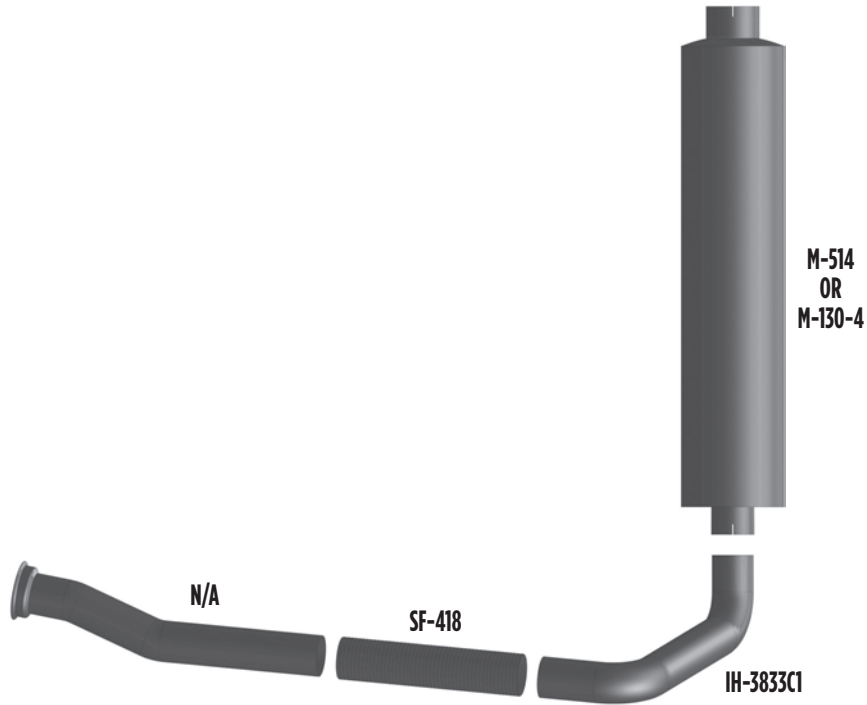

• Compares to: 598281C1

PART NO. IH-275-C1

• Compares to: 598275C1

CHROME

PART NO. IH-275-5C

• Compares to: 598275C1

CHROME

PART NO. IH-275-6C

• Compares to: 598275C1

CHROME

International 8100 Daycab Exhaust Layout

International 8200 Daycab Exhaust Layout

PART NO. IH-3833C1

- Compares to: 1673833C1

PART NO. IH-5758C2

- Compares to: 1675758C2