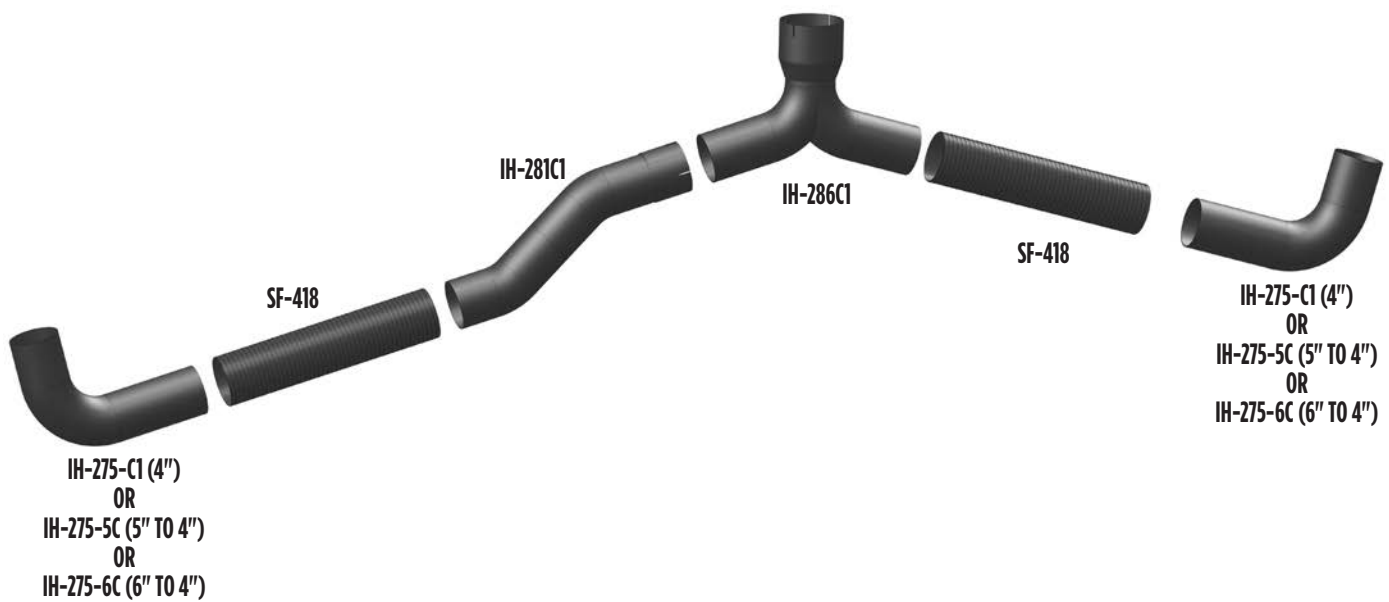

International 9400-9900 Series

International 9300 Series

INTERNATIONAL HEAVY DUTY TRUCKS

PART NO. IH-0607C3

- Compares to: 3530607C3

PART NO. M-121L

- Compares to: M0M12-0450-171
- Specs in Muffler Section

PART NO. M-121L6

- Compares to: M-121L
- Specs in Muffler Section

PART NO. IH-9304C1

- Compares to: 3519304C1

PART NO. IH-0109C1

- Compares to: 3530109C1

PART NO. IH-286C1

• Compares to: 598286C1

PART NO. IH-281C1