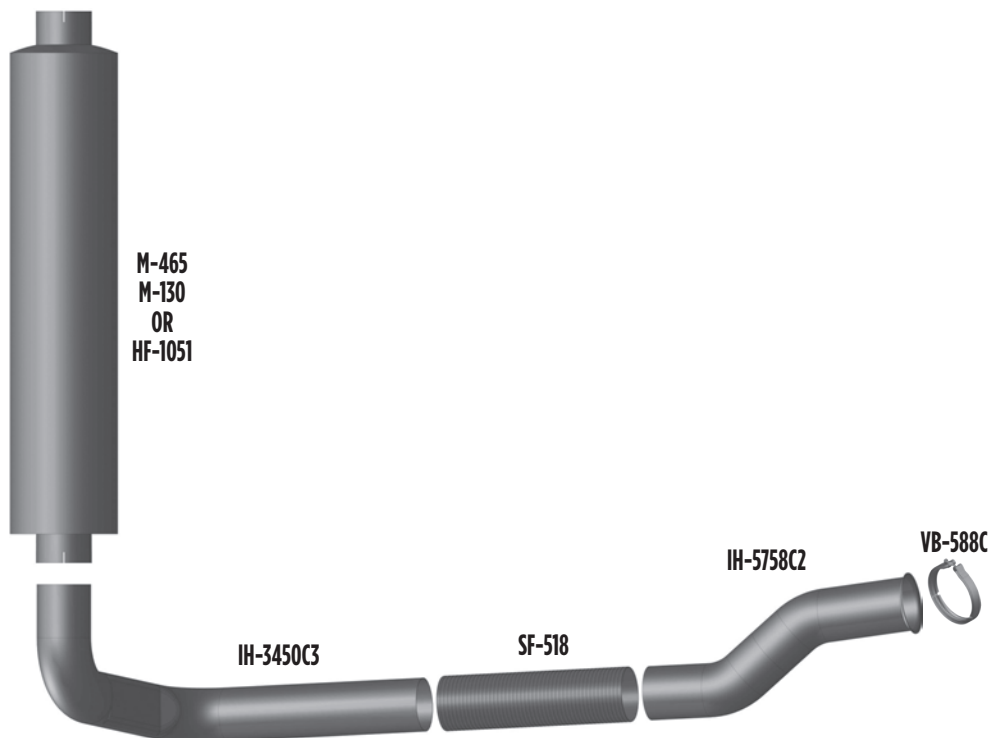

• Compares to: 598281C1

PART NO. IH-275-C1

• Compares to: 598275C1

CHROME

PART NO. IH-275-5C

• Compares to: 598275C1

CHROME

PART NO. IH-275-6C

• Compares to: 598275C1

CHROME

International 8100 Daycab Exhaust Layout

International 8200 Daycab Exhaust Layout

PART NO. IH-3833C1

- Compares to: 1673833C1

PART NO. IH-5758C2

- Compares to: 1675758C2