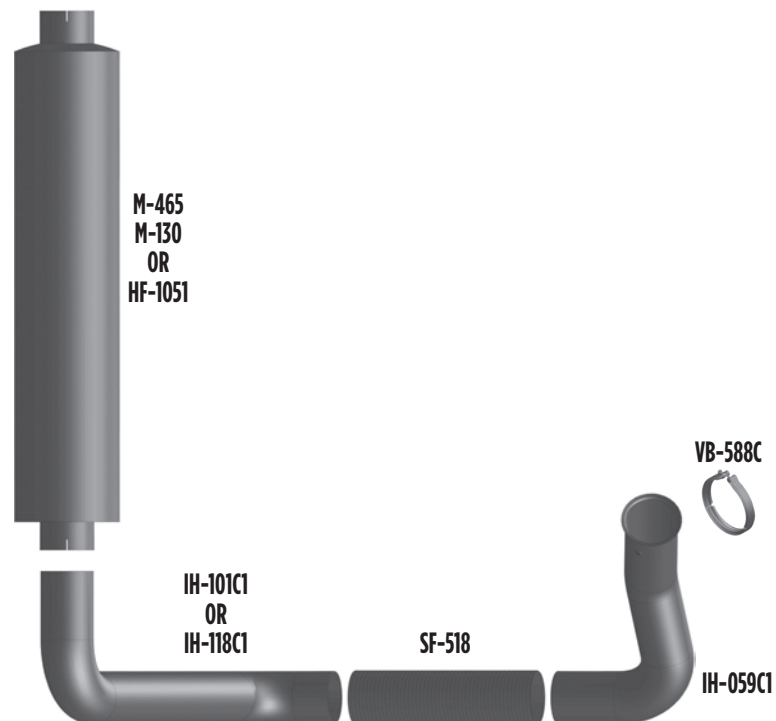

• Compares to: 598275C1

CHROME

International 8100 Daycab Exhaust Layout

International 8200 Daycab Exhaust Layout

PART NO. IH-3833C1

- Compares to: 1673833C1

PART NO. IH-5758C2

- Compares to: 1675758C2

PART NO. IH-3450C3

- Compares to: 1613450C3

International 9670 Exhaust Layout

International 9700 Exhaust Layout

PART NO. IH-167C1

• Compares to: 582167C1

PART NO. IH-845C1

• Compares to: 503845C1