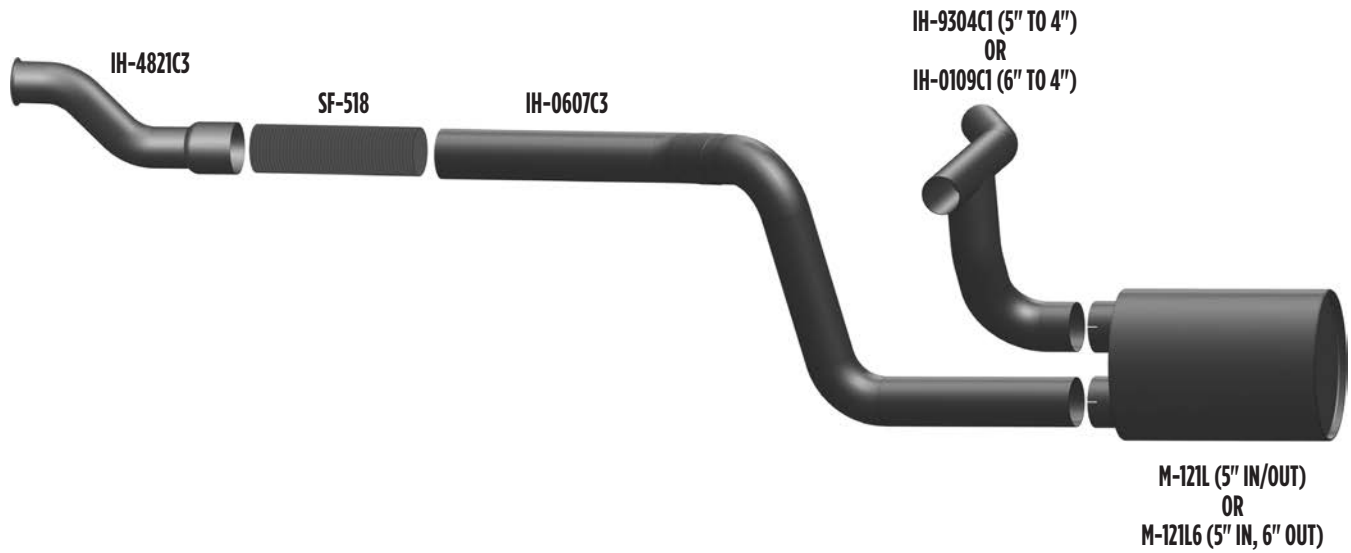

International 9400-9900 Series