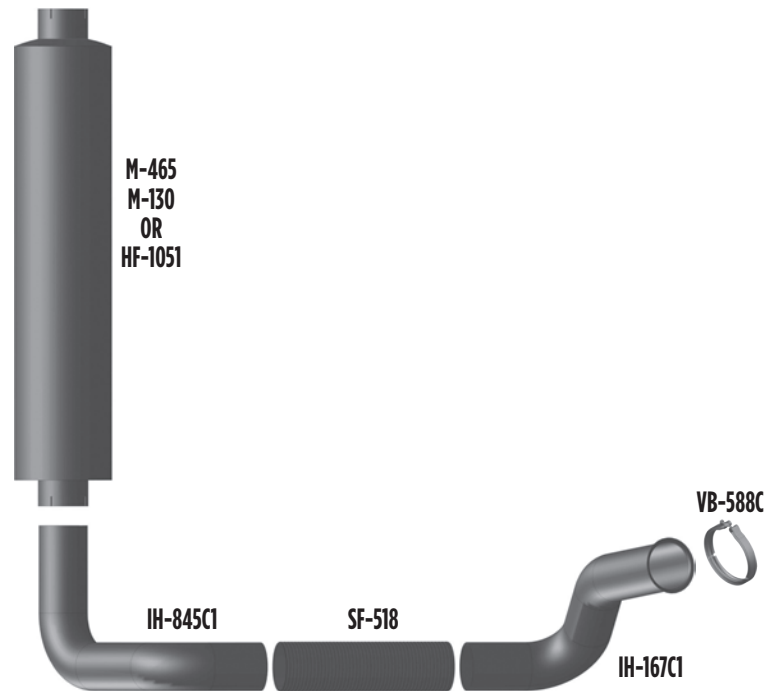

International 9670 Exhaust Layout