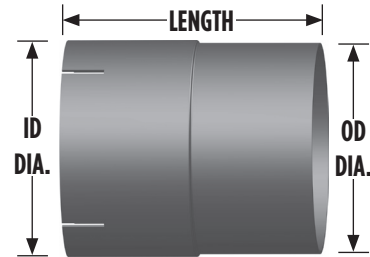

CONNECTORS, REDUCERS AND REPAIR SECTIONS

Couplers and Connectors

COUPLERS I.D. - I.D.

DIA.	LENGTH	ALUMINIZED PART NO.	CHROME PART NO.
2"	8"	CP-28A	—
2.25"	8"	CP-2258A	—
3"	8"	CP-38A	—
3.5"	8"	CP-358A	—
4"	8"	CP-48A	CP-48C
5"	8"	CP-58A	CP-58C
6"	8"	CP-68A	CP-68C
7"	8"	—	CP-78C
8"	8"	CP-88A	—

COUPLERS

CONNECTORS I.D. - O.D.

DIA.	LENGTH	ALUMINIZED PART NO.	CHROME PART NO.
2"	8"	CN-28A	—
2.25"	8"	CN-2258A	—
3.5"	6"	CN-356A	—
4"	6"	CN-46A	—
5"	6"	CN-56A	CN-56C
6"	6"	CN-66A	—
7"	6"	CN-76A	—
8"	6"	CN-86A	—

CONNECTORS O.D. - O.D.

DIA.	LENGTH	ALUMINIZED PART NO.
2.25"	8"	S225-8SBA
2.5"	8"	S25-8SBA
3"	8"	S3-8SBA
3.5"	8"	S35-8SBA
4"	8"	S4-8SBA
5"	8"	S5-8SBA
7"	8"	S7-8SBA