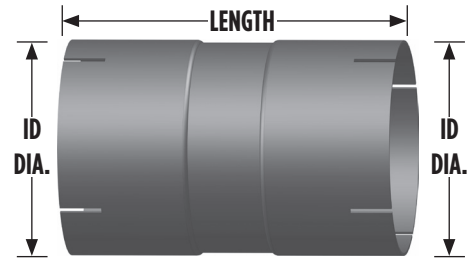

CONNECTORS, REDUCERS AND REPAIR SECTIONS

Couplers and Connectors

COUPLERS I.D. - I.D.

DIA.	LENGTH	ALUMINIZED PART NO.	CHROME PART NO.
2"	8"	CP-28A	—
2.25"	8"	CP-2258A	—
3"	8"	CP-38A	—
3.5"	8"	CP-358A	—
4"	8"	CP-48A	CP-48C
5"	8"	CP-58A	CP-58C
6"	8"	CP-68A	CP-68C
7"	8"	—	CP-78C
8"	8"	CP-88A	—

COUPLERS

CONNECTORS I.D. - O.D.

DIA.	LENGTH	ALUMINIZED PART NO.	CHROME PART NO.
2"	8"	CN-28A	—
2.25"	8"	CN-2258A	—
3.5"	6"	CN-356A	—
4"	6"	CN-46A	—
5"	6"	CN-56A	CN-56C
6"	6"	CN-66A	—
7"	6"	CN-76A	—
8"	6"	CN-86A	—

CONNECTORS O.D. - O.D.

DIA.	LENGTH	ALUMINIZED PART NO.
2.25"	8"	S225-8SBA
2.5"	8"	S25-8SBA
3"	8"	S3-8SBA
3.5"	8"	S35-8SBA
4"	8"	S4-8SBA
5"	8"	S5-8SBA
7"	8"	S7-8SBA