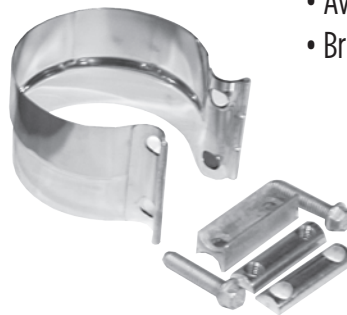

THE STC SERIES: (Super Torque Clamp)

- LAP-JOINTS (Step Clamp)
- .030" Gauge Material — Heaviest in the Industry
- 304 Bright Stainless Steel
- Threaded Block for One Handed Tightening
- 3", 3.5", 4", & 5" Sizes
- Seal Feature Resists Leakage

The PF SERIES Preformed Clamp

- LAP-JOINTS (Step Clamp)
- Bright Stainless, Polished Stainless, or Aluminized
- Available Pre-Assembled or Individually Boxed
- Available in Nested 10-Pack Bulk Cartons
- 2" to 6" Sizes

Band Clamps

PF Series Preformed Value 10-Pack Nested Clamps

Preformed Bulk Clamps come in a compact carton containing 10 clamps nested, & 10 hardware packs.

Each individual clamp includes all Preformed hardware in a separate poly bag

- For all LAP-JOINTS (Step Clamp)
- Reversible Hardware (unique to the bulk performed)
- Lower Cost
- Saves Space
- Available in 3-1/2" to 6" Diameters
- Bright 304 Stainless or Aluminized

The EZ Series - Better Clamp