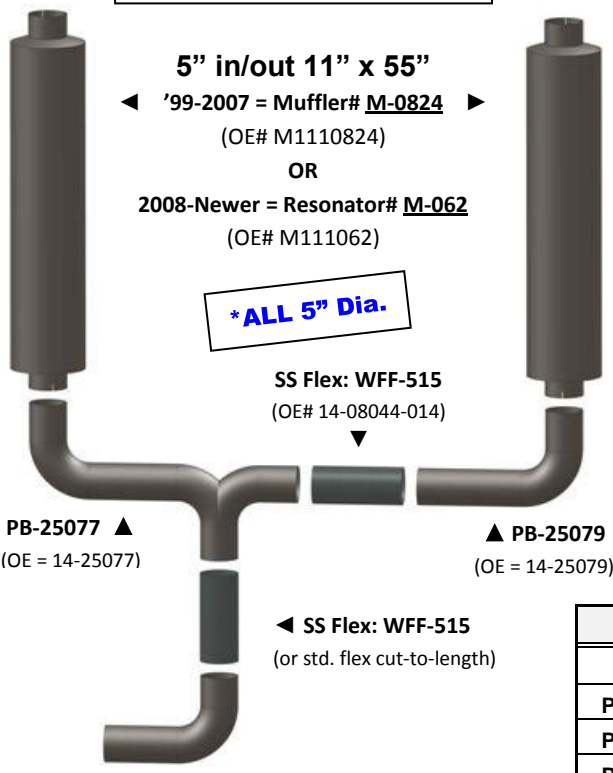

**NEW PETERBILT 387 SYSTEMS ('99-Newer)**  
 (March 2012)

**Pete 387 SINGLE EXHAUST**

Muffler/Resonator ▶  
 (Same as Details Below)

**\*ALL 5" Dia.**

PB-25029 ▶  
 (OE = 14-25029)

SS Flex: WFF-515 ▶  
 (or std. flex cut-to-length)

PB-15100-90X100250 (9.84" Long)  
 PB-15100-90X100600 (23.62" Long)  
 PB-15100-90X100880 (34.65" Long)

**Pete 387 DUAL EXHAUST**

**5" in/out 11" x 55"**  
 ◀ '99-2007 = Muffler# M-0824 ▶  
 (OE# M1110824)  
 OR  
 2008-Newer = Resonator# M-062  
 (OE# M111062)

**\*ALL 5" Dia.**

SS Flex: WFF-515  
 (OE# 14-08044-014)

PB-25077 ▲  
 (OE = 14-25077)

▲ PB-25079  
 (OE = 14-25079)

◀ SS Flex: WFF-515  
 (or std. flex cut-to-length)

PB-15100-90X100250 (9.84" Long)  
 PB-15100-90X100600 (23.62" Long)  
 PB-15100-90X100880 (34.65" Long)

**PARTS GUIDE:**

Grand Rock #	PACCAR #	Description:
WFF-515	14-08044-014	5"x 15" SS Flex
PB-15100-90X100250	14-15100-90X100250	5" Elbow Pipe
PB-15100-90X100600	14-15100-90X100600	5" Elbow Pipe
PB-15100-90X100880	14-15100-90X100880	5" Elbow Pipe
PB-25029	14-25029	5" S-Pipe
PB-25077	14-25077	5" Y-Pipe
PB-25079	14-25079	5" Elbow Pipe
M-062	M111062	RESONATOR
M-0824	M1110824	MUFFLER